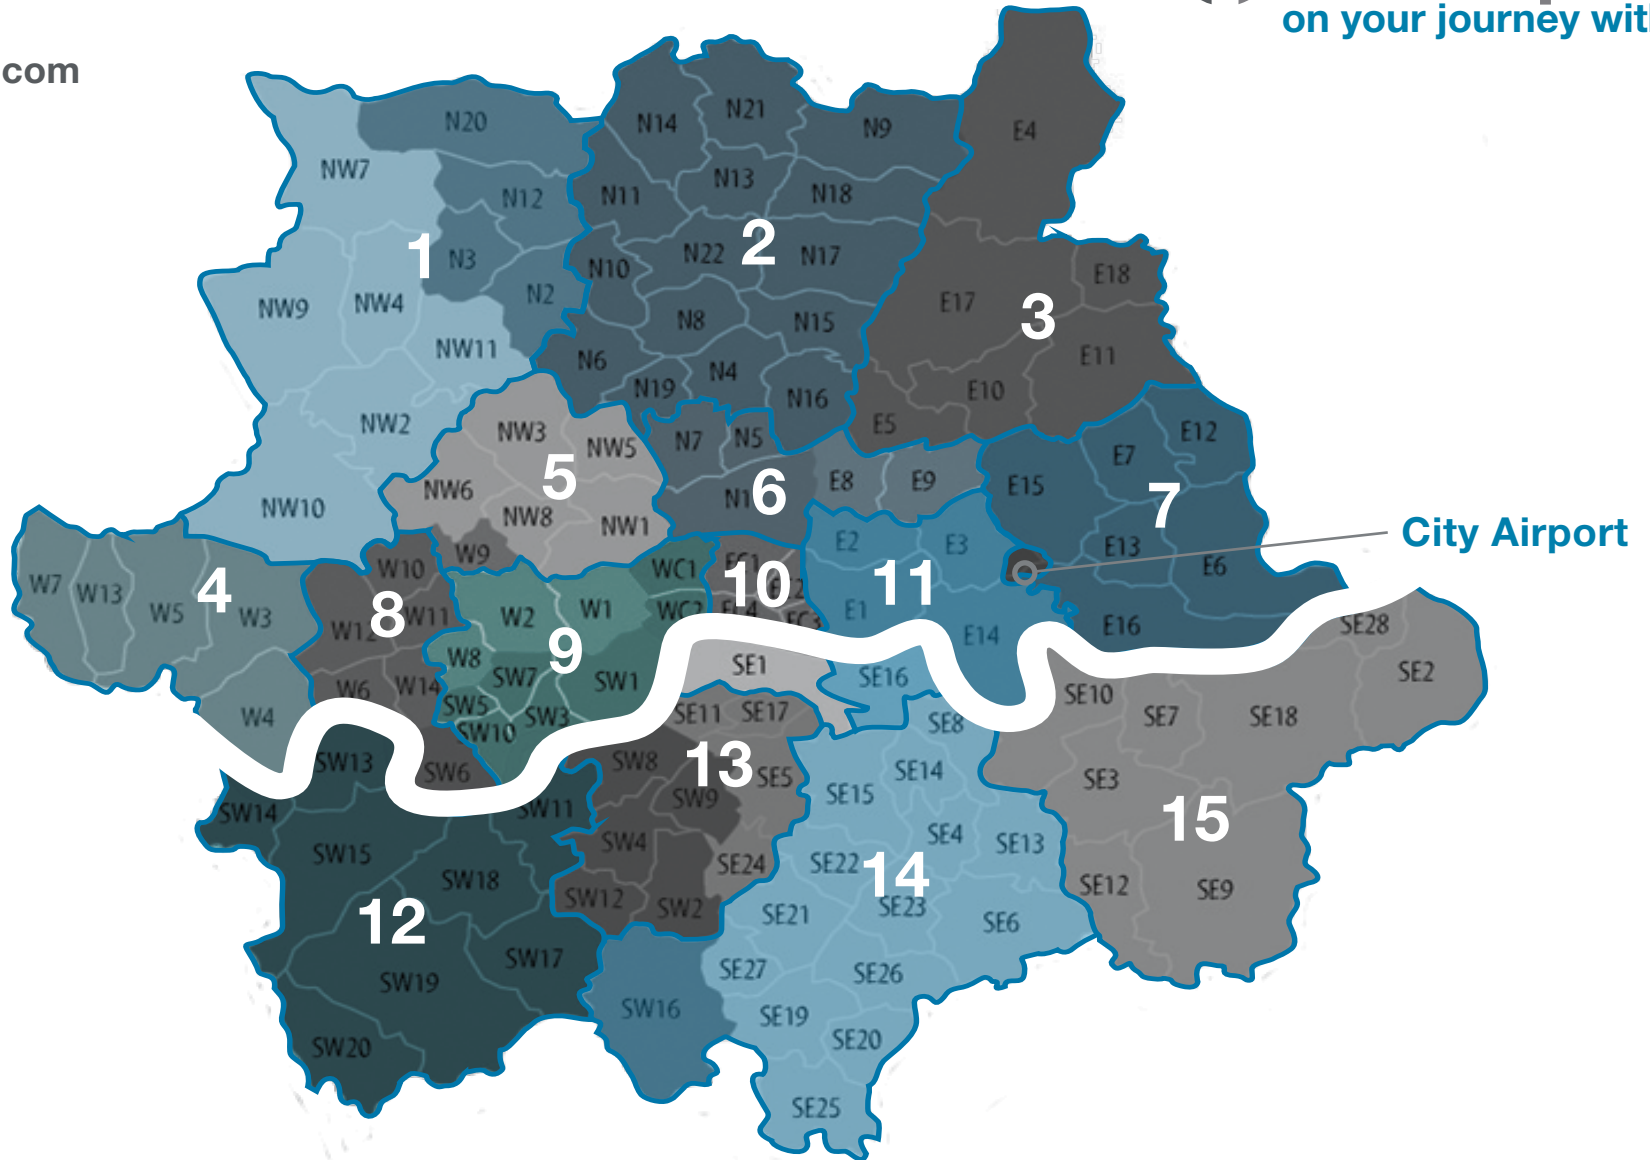

www.embarque.co.uk

For reservations:

020 8326 7636

ukres@embarque.com

embarque[™]
on your journey with us

For sales enquiries: 020 8326 7600 (option 4) / uksales@embarque.com